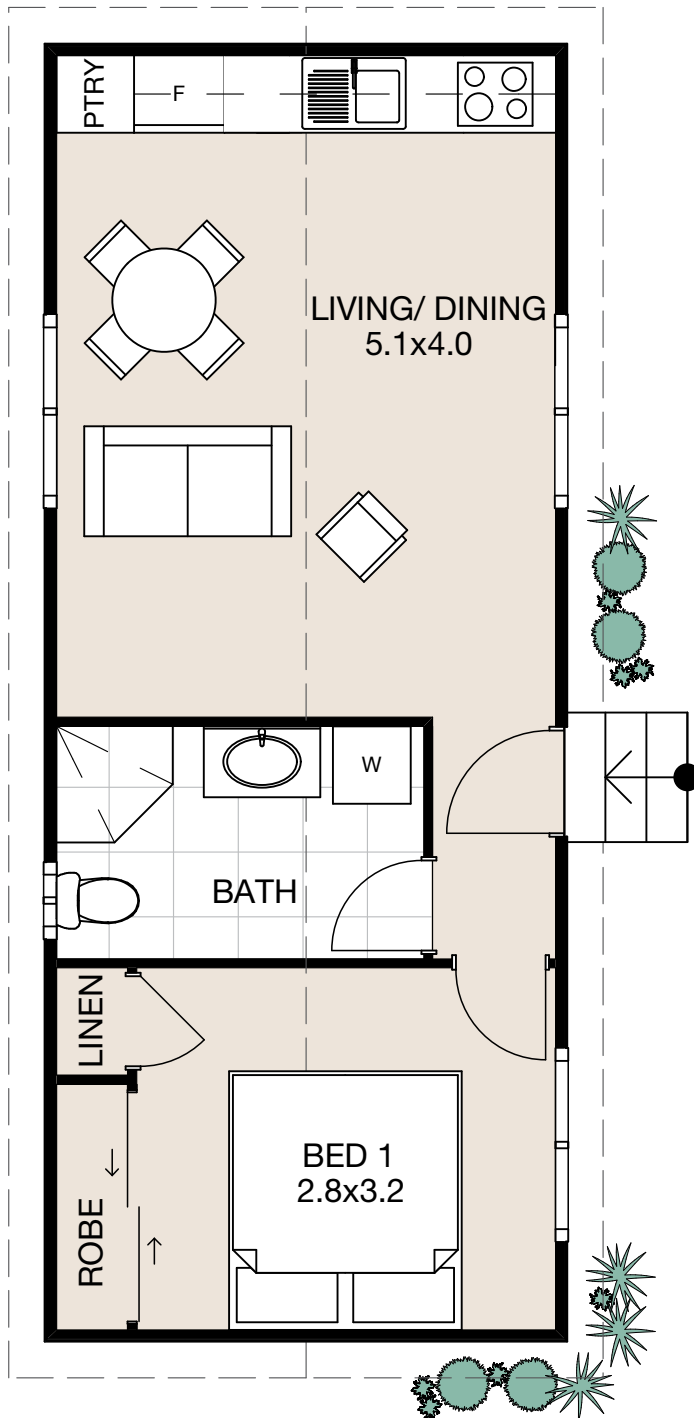

Artist impression (refer inclusions)

the Swan

STANDARD DESIGN

the Swan

1 BED 1 BATHROOMS

Standard Design

1 BEDROOM HOME!

Versatile yet convenient floorplan offering open plan living.

HOME DIMENSIONS

Length: 10m

Width: 4m

Area: 45m²

P 02 4028 0111 | Cnr Kingston Parade & Pacific Highway Heatherbrae NSW 2324
huntervalleyhomes.com.au

IMPORTANT NOTICE: Colours are for illustration purposes and should be used as a guide only. All drawings and plans are not to scale and are subject to Copyright. Detailed home pricing, including charges for optional variations, can be obtained from Hunter Valley Homes consultants.